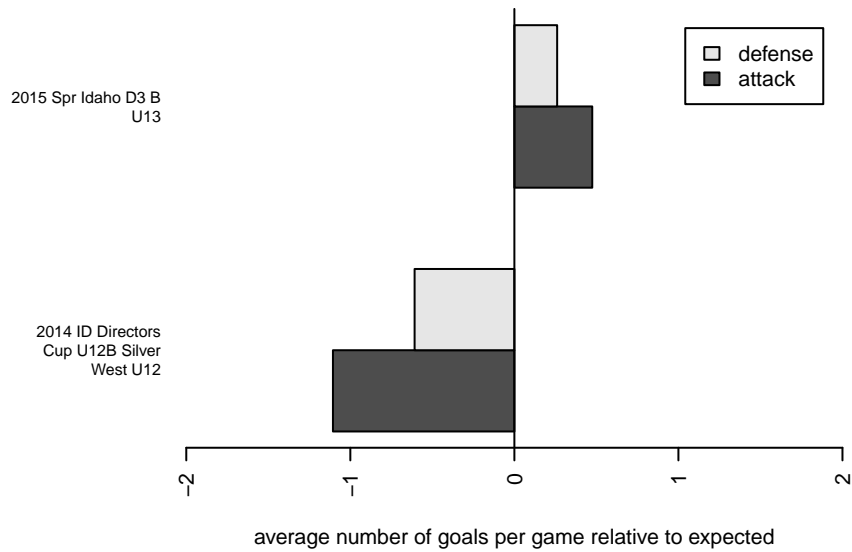

McCall Avalanche B02
 Dots are actual minus expected GF (blue circles) and GA (red triangles).
 Blue line is smoothed change in attack strength. Red is smoothed change in defense strength.

**attack and defense variance (black dot)
relative to other teams
and top 10 in region**

**attack and defense rating
relative to others at age
and all opponents in last 13 months**

**attack and defense rating
relative to others at age
and all opponents in last 13 months**

Performance relative to 13 month average

Performance relative to 13 month average

Distribution of opponents
 Red = Lose zone, Blue = Win zone, Green = Even
 Black line separates win/lose zones

lot. A=Neither has attack advantage, B=Opponent has both attack and defense advantage, C=Opponent has both attack and defense disadvantage, D=Both have