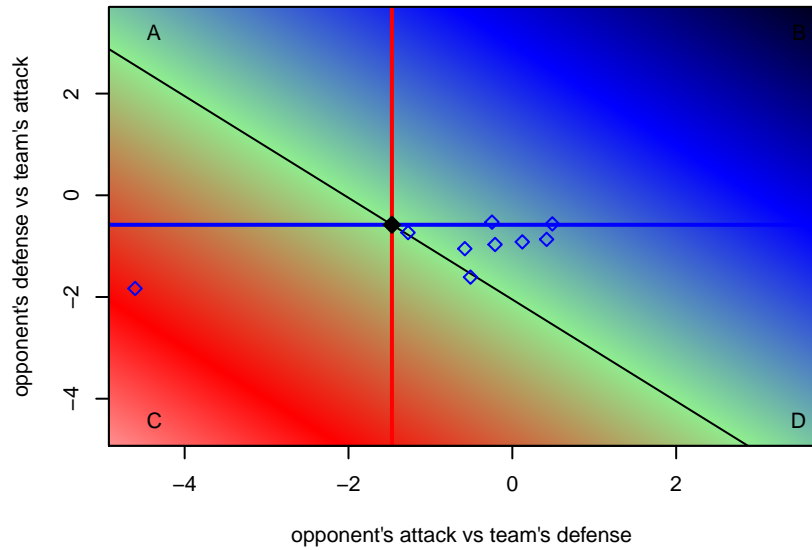

McCall Avalanche B02
 Dots are actual minus expected GF (blue circles) and GA (red triangles).
 Blue line is smoothed change in attack strength. Red is smoothed change in defense strength.

**attack and defense variance (black dot)
relative to other teams
and top 10 in region**

**attack and defense rating
relative to others at age
and all opponents in last 13 months**

**attack and defense rating
relative to others at age
and all opponents in last 13 months**

Performance relative to 13 month average

Performance relative to 13 month average

Distribution of opponents
 Red = Lose zone, Blue = Win zone, Green = Even
 Black line separates win/lose zones

lot. A=Neither has attack advantage, B=Opponent has both attack and defense advantage, C=Opponent has both attack and defense disadvantage, D=Both have