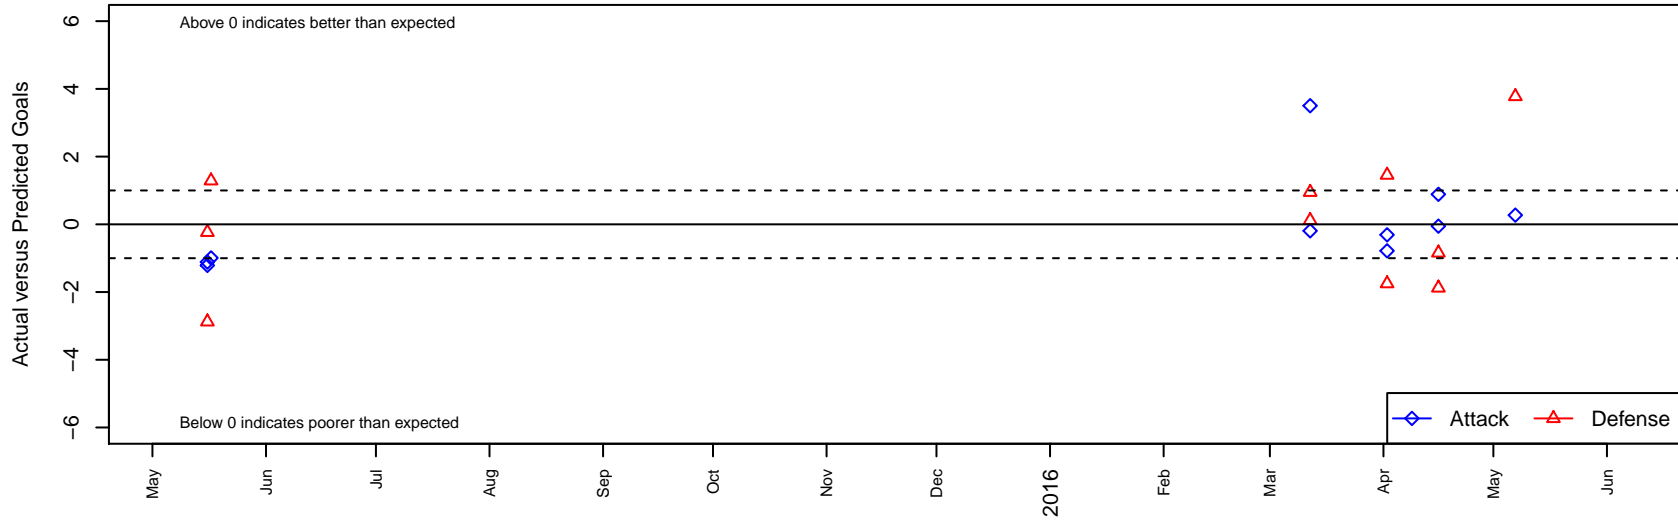

McCall Avalanche B02

, ID
 B02 total strength=505
 attack=0.56 defense=0.23
 spr league = Spr Idaho D3 B U13
 notes= MUSA

alt names used:

MCCALL UNITED MCCALL AVALANCHE – KII

Venues played:

2014 ID Directors Cup U12B Silver West U12
 2015 Spr Idaho D3 B U13

McCall Avalanche B02
 Dots are actual minus expected GF (blue circles) and GA (red triangles).
 Blue line is smoothed change in attack strength. Red is smoothed change in defense strength.

**attack and defense variance (black dot)
relative to other teams
and top 10 in region**

**attack and defense rating
relative to others at age
and all opponents in last 13 months**

**attack and defense rating
relative to others at age
and all opponents in last 13 months**

Performance relative to 13 month average

Performance relative to 13 month average

Distribution of opponents
 Red = Lose zone, Blue = Win zone, Green = Even
 Black line separates win/lose zones

lot. A=Neither has attack advantage, B=Opponent has both attack and defense advantage, C=Opponent has both attack and defense disadvantage, D=Both have